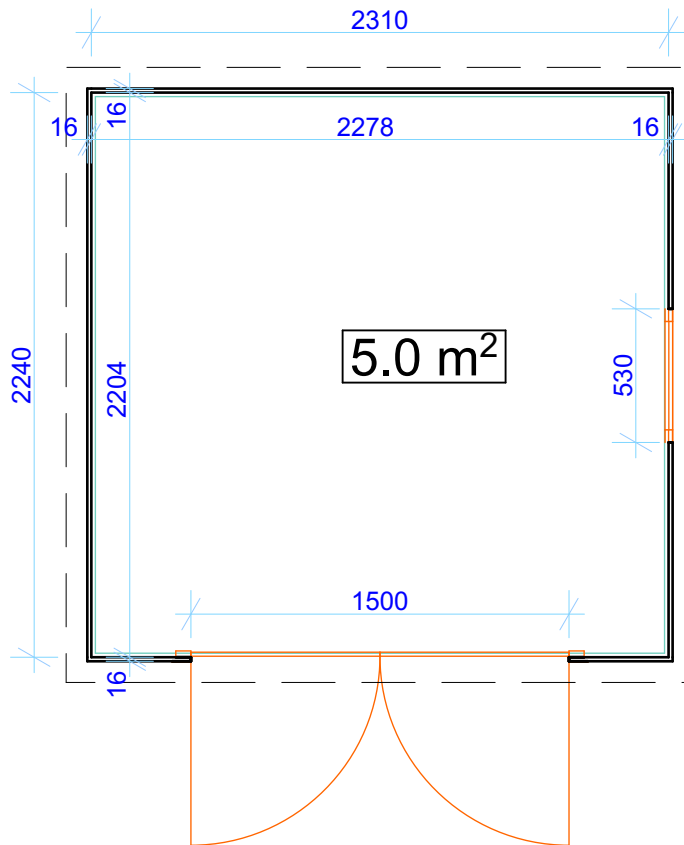

cabin:
Hugo

Size (m) 2,24 x 2,31

Lower Wall Height 1700 mm

Ridge Height 2170 mm

Wall log 16 mm

	id	size (h x w)	Pcs
Doors	D-1 (SOLID DOOR)	1650 x 1500 mm	1
Windows	DGW-1B	530 x 530 mm	1