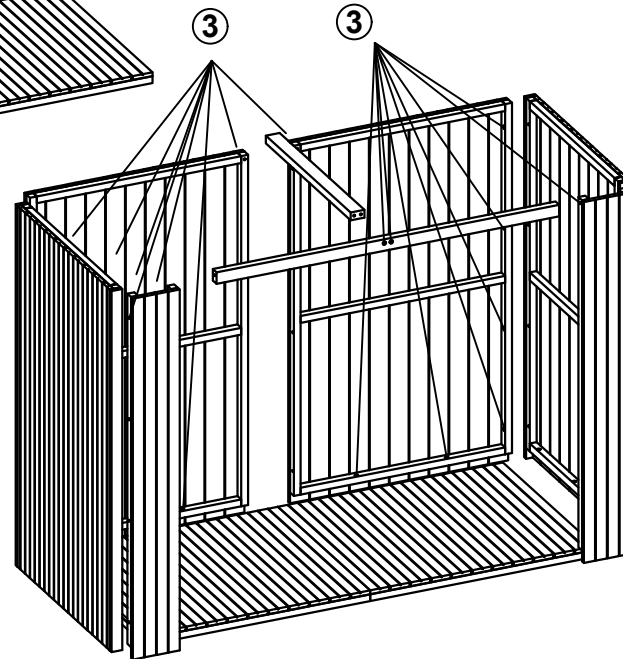

ASSEMBLY INSTRUCTION

STEP #1

STEP #2

STEP #3

STEP #4

1.SCREW 2"		8 PCS
2.SCREW 3/4"		40 PCS
3.JCBC M6 X 40		37 PCS
4.Allen Key		1 PCS