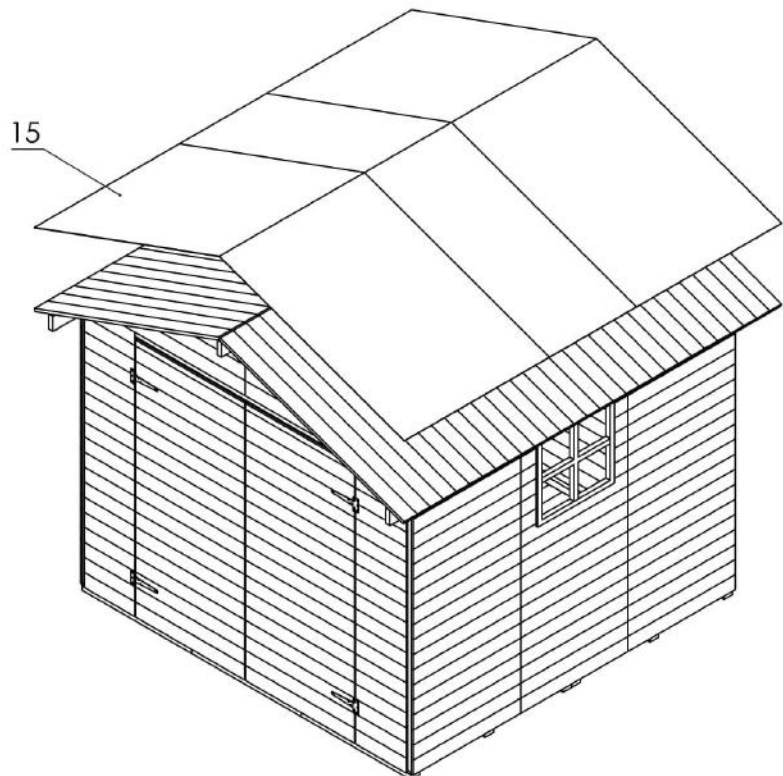

HUGO 16mm 225x225

HUGO 225X225

HUGO 16mm 225x225

HUGO 225X225

Ax6 3x35mm Bx40 4x70mm Cx22 4x50mm 

Item	Dimension	QTY
1	1108x755	6
2	1132x60	2
3	1700x740	8
4	1700x740	1
5	1700x350	2
6	1147x420	2
7	1147x420	2
8	1085x40x25	4
9	1520x40x25	1

HUGO 16mm 225x225

HUGO 225X225

Ax8
3x35mm

Dx25
3x25mm

E_{x2}

Item	Dimension	QTY
10	1300x90	4
11	1400x90	2
12	1655x753	2
13	530x530	1

HUGO 16mm 225x225

HUGO 225X225

Ax240
3x35mm

Item	Dimension	QTY
14	1350x88	58
15	2800x1000	3

HUGO 16mm 225x225

HUGO 225X225

Dx70
3x25mm

Item	Dimension	QTY
16	1360x38	8
17	1600x38	4
18	1700x38	4
19	1660x38	2
20	1147x38	4
21	320x38	2
22	1300x38	2
23	1380x90	4

HUGO 16mm 225x225

ITEM	DESCRIPTION	DIMENSIONS, mm	QTY
1	Floor panel	1108x755	6
2	Floor plank	1132x60	2
3	Wall panel	1700x740	8
4	Wall panel	1700x740	1
5	Wall panel	1700x350	2
6	Wall panel	1147x420	2
7	Wall panel	1147x420	2
8	Wall plank	1085x40x25	4
9	Wall plank	1520x40x25	1
10	Side beams	1300x90	4
11	Center beam	1400x90	2
12	Doors	1655x753	2
13	Window	530x530	1
14	Roof planks	1350x88	58
15	Roof cover	2800x1000	3
16	Roof cover plank	1360x38	8
17	Wall cover plank	1600x38	4
18	Wall cover plank	1700x38	4
19	Wall cover plank	1660x38	2
20	Wall cover plank	1147x38	4
21	Wall cover plank	320x38	2
22	Wall cover plank	1300x38	2
23	Wall cover plank	1380x90	4
24	Door hinges		4
E	Metal plate	100x50	2
A	Screw	3x35	254
B	Screw	4x70	48
C	Screw	4x50	22
D	Screw	3x25	95