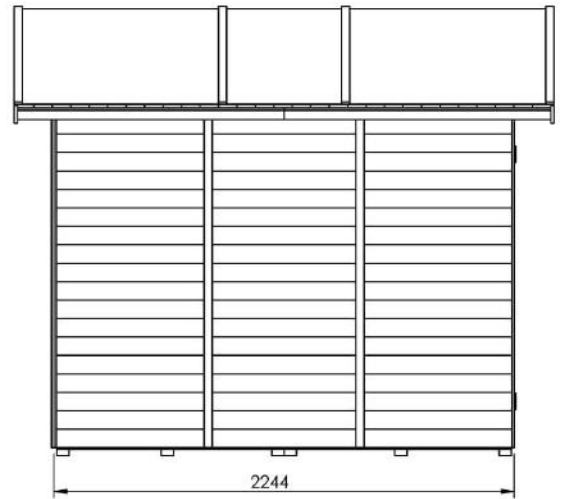

HUGO 16mm 225x225

HUGO 225X225

HUGO 16mm 225x225

HUGO 225X225

Ax6 3x35mm Bx40 4x70mm Cx22 4x50mm 

Item	Dimension	QTY
1	1108x755	6
2	1132x60	2
3	1700x740	8
4	1700x740	1
5	1700x350	2
6	1147x420	2
7	1147x420	2
8	1085x40x25	4
9	1520x40x25	1

HUGO 16mm 225x225

HUGO 225X225

Ax8
3x35mm

Dx25
3x25mm

E_{x2}

Item	Dimension	QTY
10	1300x90	4
11	1400x90	2
12	1655x753	2
13	530x530	1

HUGO 16mm 225x225

HUGO 225X225

Ax240
3x35mm

Item	Dimension	QTY
14	1350x88	58
15	2800x1000	3

HUGO 16mm 225x225

HUGO 225X225

Dx70
3x25mm

Item	Dimension	QTY
16	1360x38	8
17	1600x38	4
18	1700x38	4
19	1660x38	2
20	1147x38	4
21	320x38	2
22	1300x38	2
23	1380x90	4

HUGO 16mm 225x225

ITEM	DESCRIPTION	DIMENSIONS, mm	QTY
1	Floor panel	1108x755	6
2	Floor plank	1132x60	2
3	Wall panel	1700x740	8
4	Wall panel	1700x740	1
5	Wall panel	1700x350	2
6	Wall panel	1147x420	2
7	Wall panel	1147x420	2
8	Wall plank	1085x40x25	4
9	Wall plank	1520x40x25	1
10	Side beams	1300x90	4
11	Center beam	1400x90	2
12	Doors	1655x753	2
13	Window	530x530	1
14	Roof planks	1350x88	58
15	Roof cover	2800x1000	3
16	Roof cover plank	1360x38	8
17	Wall cover plank	1600x38	4
18	Wall cover plank	1700x38	4
19	Wall cover plank	1660x38	2
20	Wall cover plank	1147x38	4
21	Wall cover plank	320x38	2
22	Wall cover plank	1300x38	2
23	Wall cover plank	1380x90	4
24	Door hinges		4
E	Metal plate	100x50	2
A	Screw	3x35	254
B	Screw	4x70	48
C	Screw	4x50	22
D	Screw	3x25	95