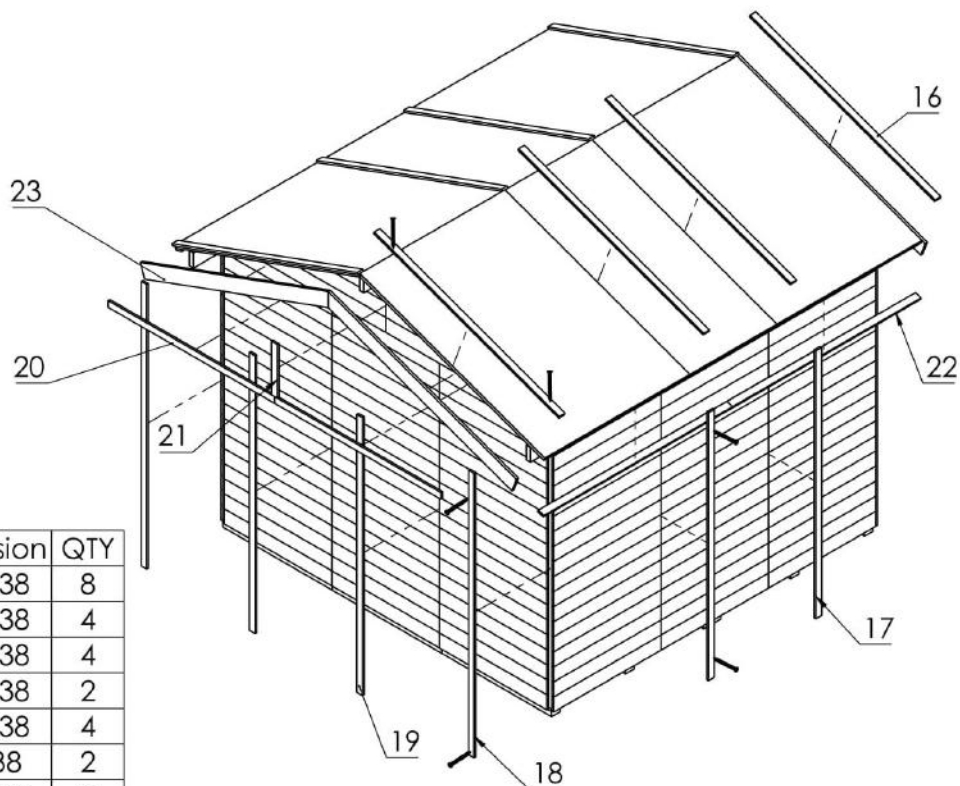

Ax240
3x35mm

Item	Dimension	QTY
14	1350x88	58
15	2800x1000	3

HUGO 16mm 225x225

HUGO 225X225

Dx70
3x25mm

Item	Dimension	QTY
16	1360x38	8
17	1600x38	4
18	1700x38	4
19	1660x38	2
20	1147x38	4
21	320x38	2
22	1300x38	2
23	1380x90	4

HUGO 16mm 225x225

ITEM	DESCRIPTION	DIMENSIONS, mm	QTY
1	Floor panel	1108x755	6
2	Floor plank	1132x60	2
3	Wall panel	1700x740	8
4	Wall panel	1700x740	1
5	Wall panel	1700x350	2
6	Wall panel	1147x420	2
7	Wall panel	1147x420	2
8	Wall plank	1085x40x25	4
9	Wall plank	1520x40x25	1
10	Side beams	1300x90	4
11	Center beam	1400x90	2
12	Doors	1655x753	2
13	Window	530x530	1
14	Roof planks	1350x88	58
15	Roof cover	2800x1000	3
16	Roof cover plank	1360x38	8
17	Wall cover plank	1600x38	4
18	Wall cover plank	1700x38	4
19	Wall cover plank	1660x38	2
20	Wall cover plank	1147x38	4
21	Wall cover plank	320x38	2
22	Wall cover plank	1300x38	2
23	Wall cover plank	1380x90	4
24	Door hinges		4
E	Metal plate	100x50	2
A	Screw	3x35	254
B	Screw	4x70	48
C	Screw	4x50	22
D	Screw	3x25	95