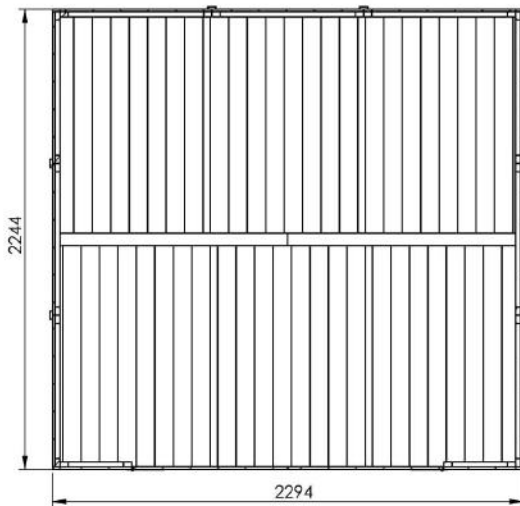

HUGO 16mm 225x225

HUGO 225X225

HUGO 16mm 225x225

HUGO 225X225

Ax6 3x35mm Bx40 4x70mm Cx22 4x50mm 

Item	Dimension	QTY
1	1108x755	6
2	1132x60	2
3	1700x740	8
4	1700x740	1
5	1700x350	2
6	1147x420	2
7	1147x420	2
8	1085x40x25	4
9	1520x40x25	1

HUGO 16mm 225x225

HUGO 225X225

Ax8
3x35mm

Dx25
3x25mm

E_{x2}

Item	Dimension	QTY
10	1300x90	4
11	1400x90	2
12	1655x753	2
13	530x530	1

HUGO 16mm 225x225

HUGO 225X225

Ax240
3x35mm

Item	Dimension	QTY
14	1350x88	58
15	2800x1000	3

HUGO 16mm 225x225

HUGO 225X225

Dx70
3x25mm

Item	Dimension	QTY
16	1360x38	8
17	1600x38	4
18	1700x38	4
19	1660x38	2
20	1147x38	4
21	320x38	2
22	1300x38	2
23	1380x90	4

HUGO 16mm 225x225

ITEM	DESCRIPTION	DIMENSIONS, mm	QTY
1	Floor panel	1108x755	6
2	Floor plank	1132x60	2
3	Wall panel	1700x740	8
4	Wall panel	1700x740	1
5	Wall panel	1700x350	2
6	Wall panel	1147x420	2
7	Wall panel	1147x420	2
8	Wall plank	1085x40x25	4
9	Wall plank	1520x40x25	1
10	Side beams	1300x90	4
11	Center beam	1400x90	2
12	Doors	1655x753	2
13	Window	530x530	1
14	Roof planks	1350x88	58
15	Roof cover	2800x1000	3
16	Roof cover plank	1360x38	8
17	Wall cover plank	1600x38	4
18	Wall cover plank	1700x38	4
19	Wall cover plank	1660x38	2
20	Wall cover plank	1147x38	4
21	Wall cover plank	320x38	2
22	Wall cover plank	1300x38	2
23	Wall cover plank	1380x90	4
24	Door hinges		4
E	Metal plate	100x50	2
A	Screw	3x35	254
B	Screw	4x70	48
C	Screw	4x50	22
D	Screw	3x25	95