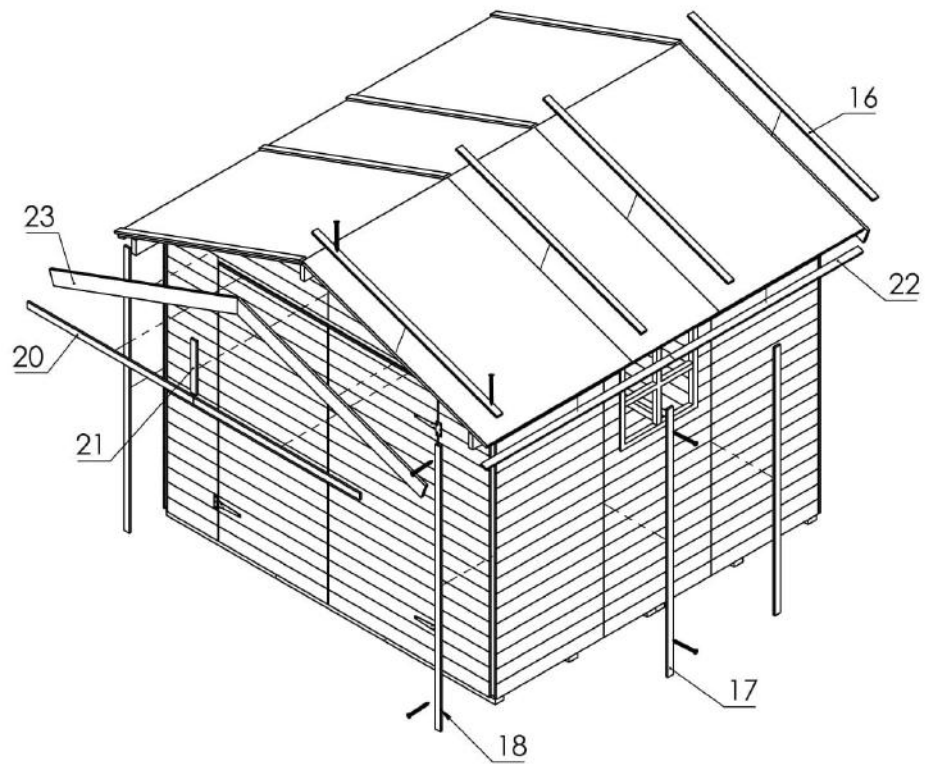

Ax240
3x35mm

Item	Dimension	QTY
14	1350x88	58
15	2800x1000	3

HUGO 16mm 225x225

HUGO 225X225

Dx70
3x25mm

Item	Dimension	QTY
16	1360x38	8
17	1600x38	4
18	1700x38	4
19	1660x38	2
20	1147x38	4
21	320x38	2
22	1300x38	2
23	1380x90	4

HUGO 16mm 225x225

ITEM	DESCRIPTION	DIMENSIONS, mm	QTY
1	Floor panel	1108x755	6
2	Floor plank	1132x60	2
3	Wall panel	1700x740	8
4	Wall panel	1700x740	1
5	Wall panel	1700x350	2
6	Wall panel	1147x420	2
7	Wall panel	1147x420	2
8	Wall plank	1085x40x25	4
9	Wall plank	1520x40x25	1
10	Side beams	1300x90	4
11	Center beam	1400x90	2
12	Doors	1655x753	2
13	Window	530x530	1
14	Roof planks	1350x88	58
15	Roof cover	2800x1000	3
16	Roof cover plank	1360x38	8
17	Wall cover plank	1600x38	4
18	Wall cover plank	1700x38	4
19	Wall cover plank	1660x38	2
20	Wall cover plank	1147x38	4
21	Wall cover plank	320x38	2
22	Wall cover plank	1300x38	2
23	Wall cover plank	1380x90	4
24	Door hinges		4
E	Metal plate	100x50	2
A	Screw	3x35	254
B	Screw	4x70	48
C	Screw	4x50	22
D	Screw	3x25	95