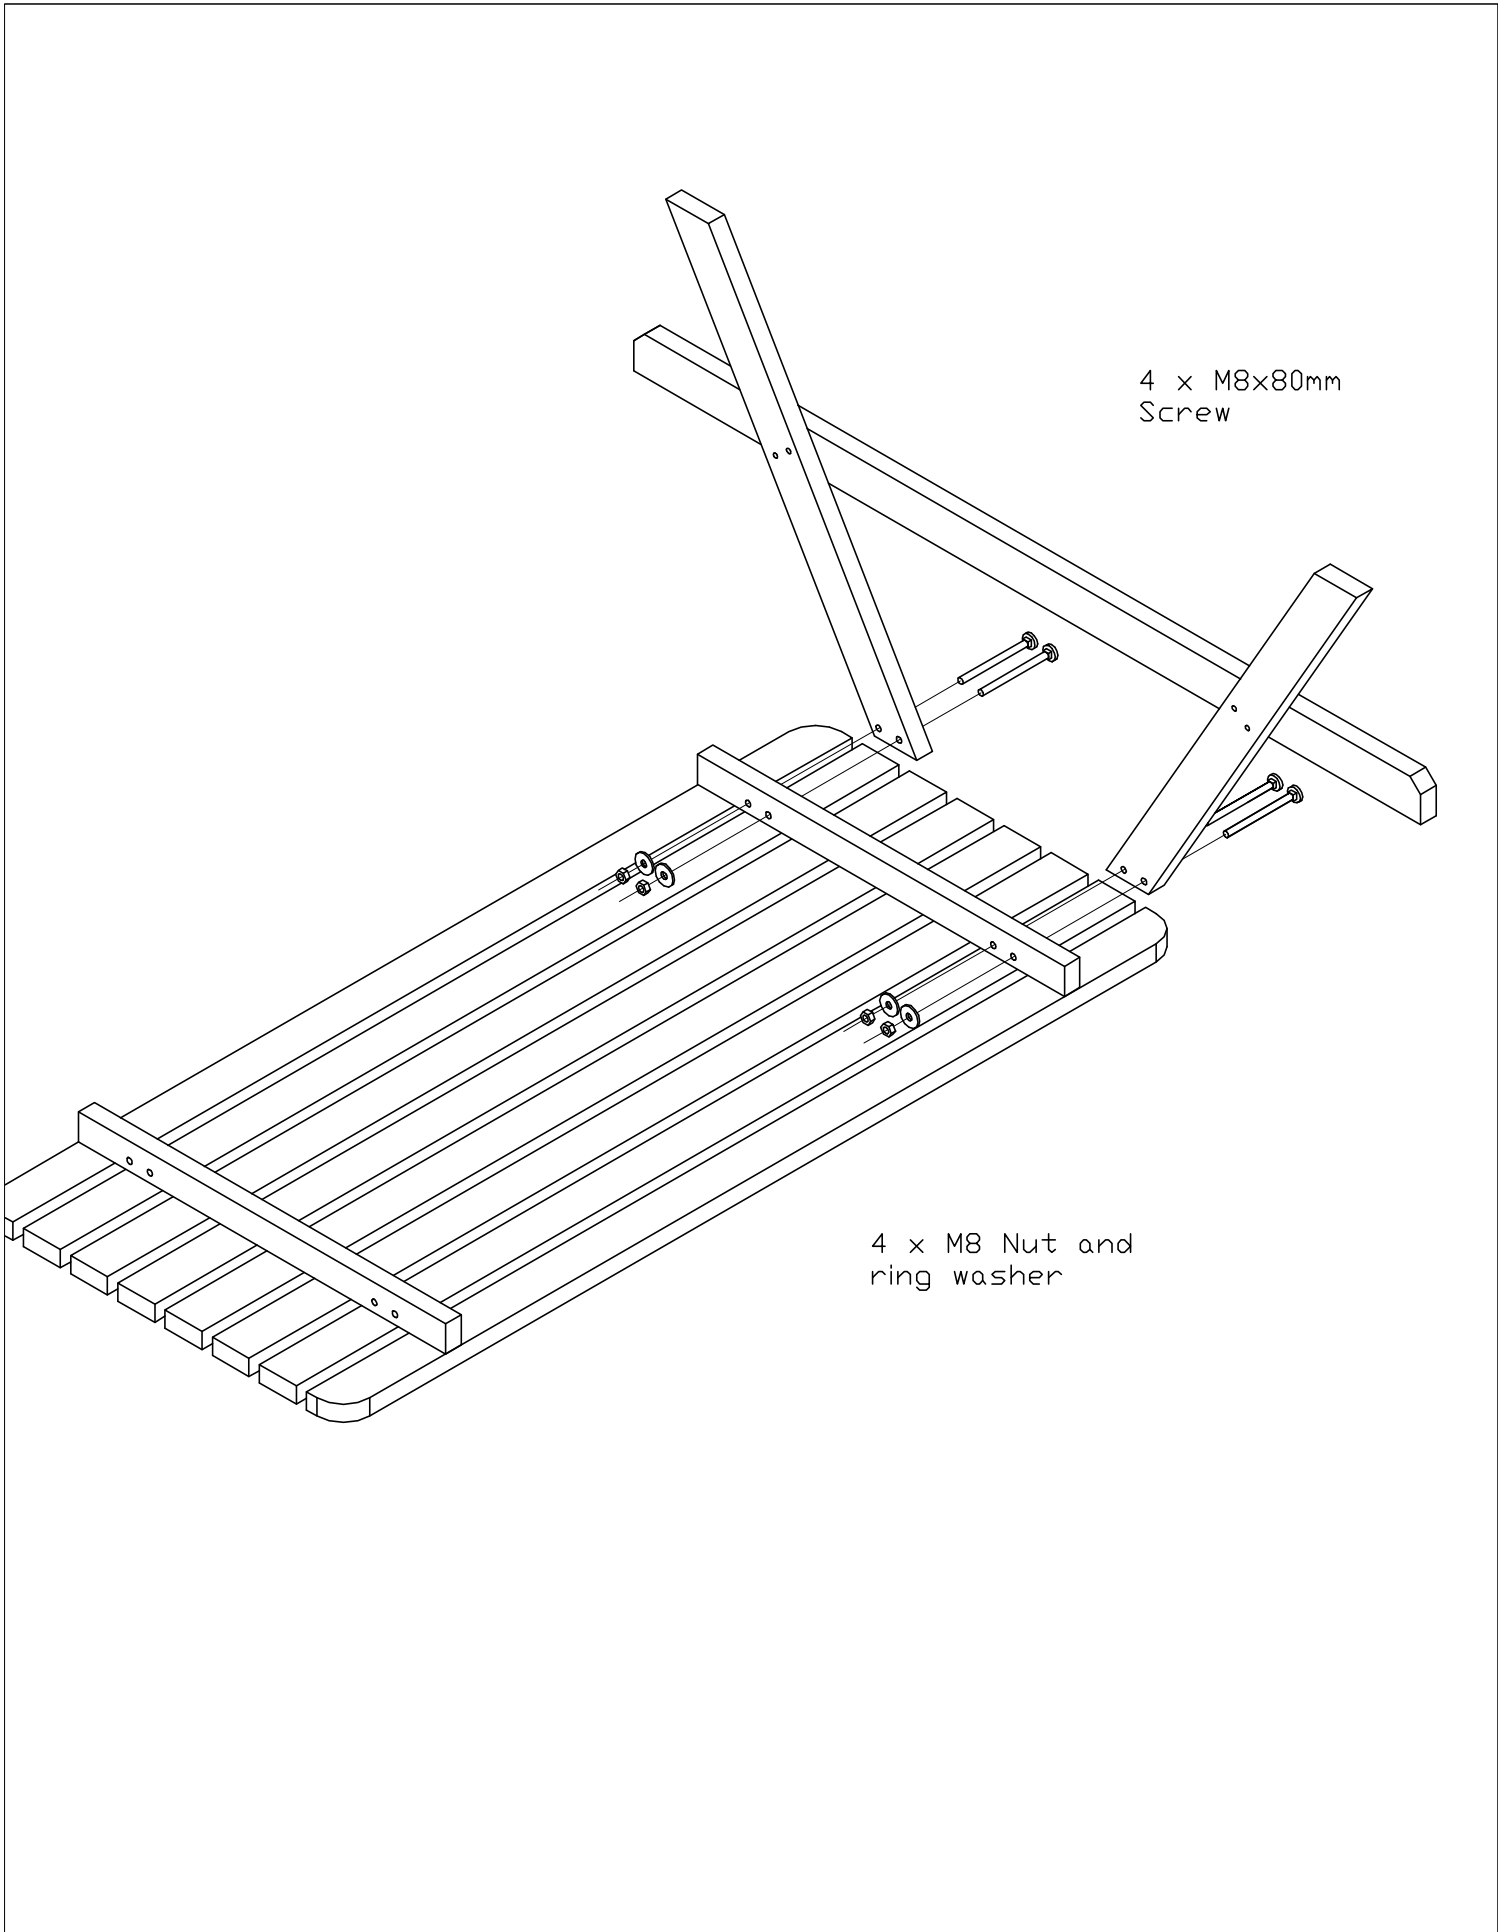

*Picnic table Excellent*

4 x M8x80mm  
Screw

4 x M8 Nut and  
ring washer

Article:

Picknicktafel 1.80m & 2.40m

Article nr:

301/302

Last modified:

31.05.2011

Page:

2/5

4 x M8x80mm  
Screw

4 x M8 Nut and  
ring washer

Article:  
Picknicktafel 1.80m & 2.40m

Article nr:  
301/302

Last modified:  
31.05.2011

Page:  
3/5

2 x M8x80mm  
Screw

2x M8 Nut and  
ring washer

Article:

Picknicktafel 1.80m & 2.40m

Article nr:

301/302

Last modified:

31.05.2011

Page:

4/5

4 x Ø5x50mm  
Wood Screw

Article: Picknicktafel 1.80m & 2.40m		
Article nr: 301/302	Last modified: 31.05.2011	Page: 5/5