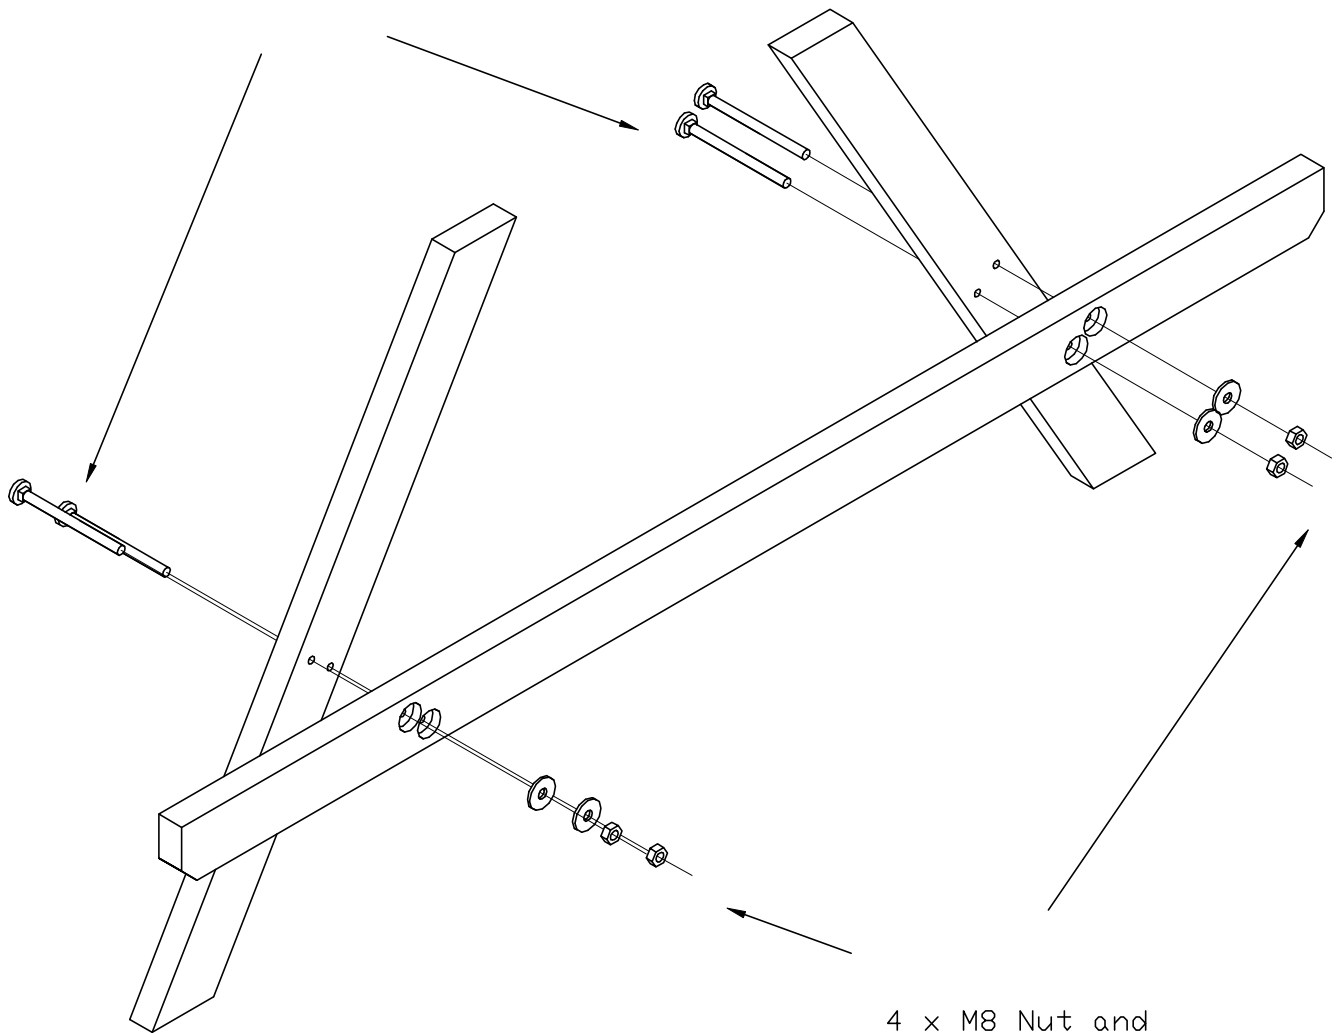

*Picnic table Excellent*

4 x M8x80mm  
Screw

4 x M8 Nut and  
ring washer

Article:

Picknicktafel 1.80m & 2.40m

Article nr:

301/302

Last modified:

31.05.2011

Page:

2/5

4 x M8x80mm  
Screw

4 x M8 Nut and  
ring washer

Article:  
Picknicktafel 1.80m & 2.40m

Article nr:  
301/302

Last modified:  
31.05.2011

Page:  
3/5

2 x M8x80mm  
Screw

2x M8 Nut and  
ring washer

Article:

Picknicktafel 1.80m & 2.40m

Article nr:

301/302

Last modified:

31.05.2011

Page:

4/5

4 x Ø5x50mm  
Wood Screw

Article: Picknicktafel 1.80m & 2.40m		
Article nr: 301/302	Last modified: 31.05.2011	Page: 5/5