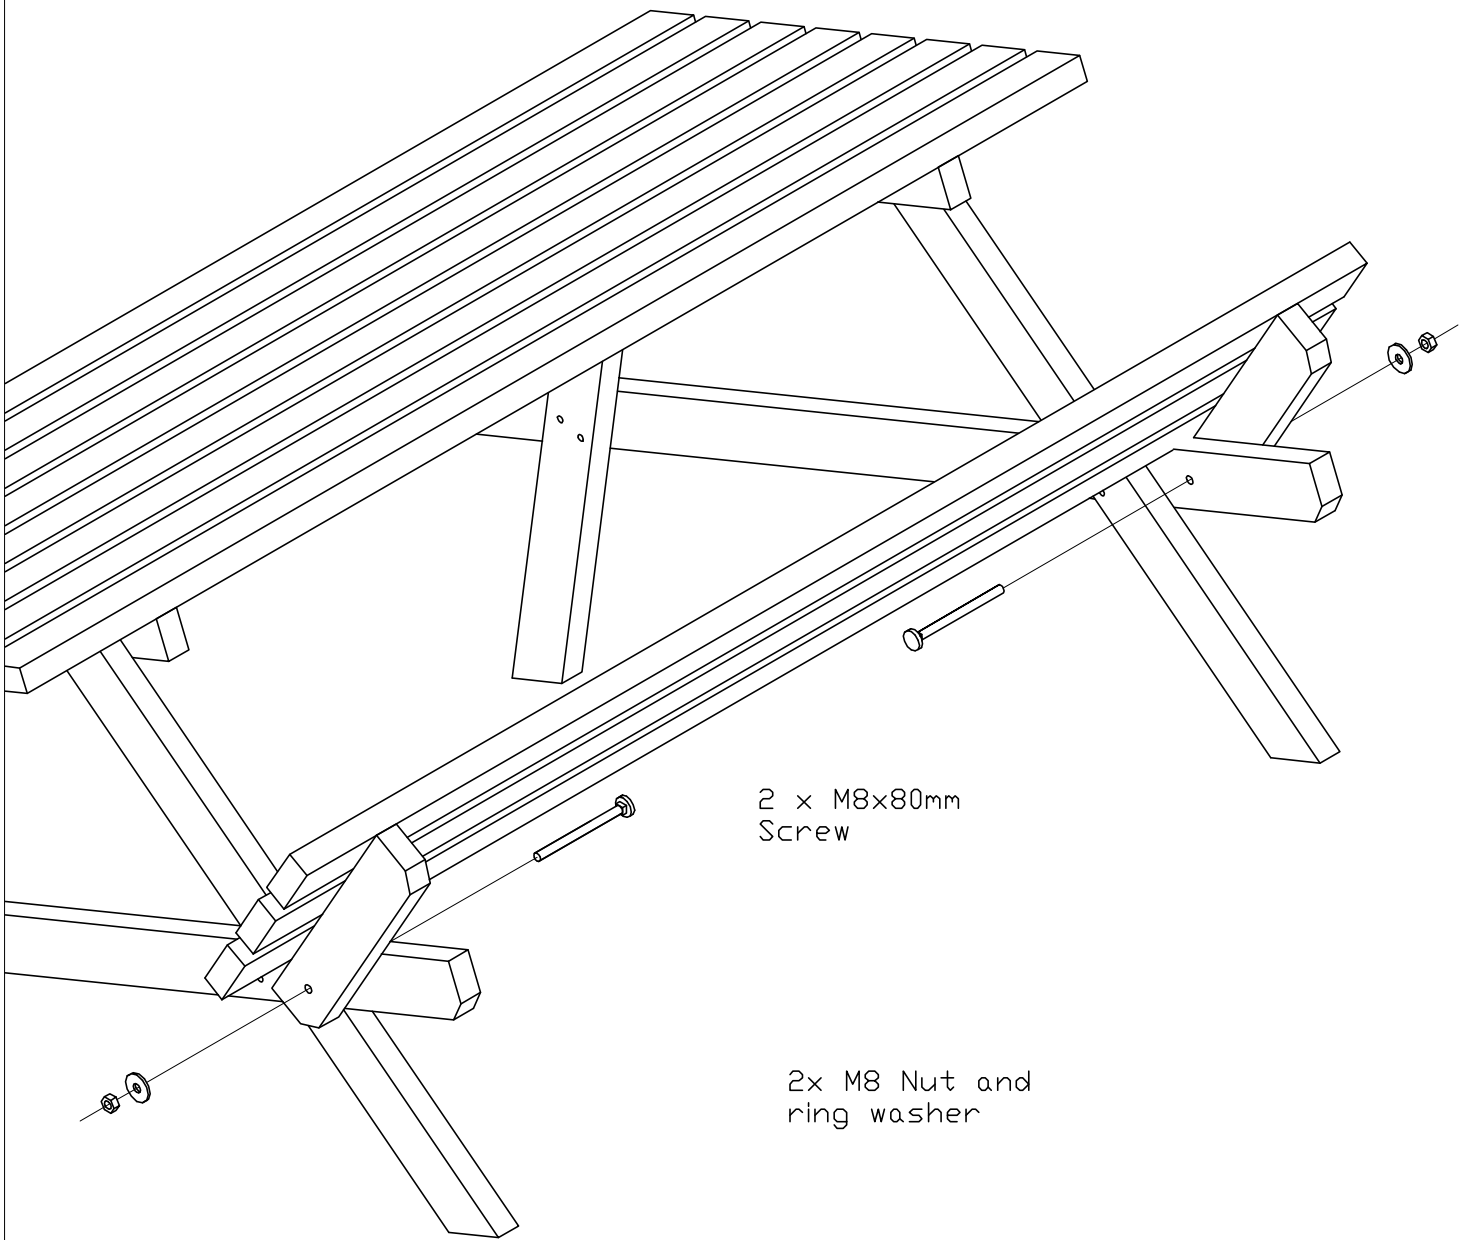

*Picnic table Excellent*

4 x M8x80mm  
Screw

4 x M8 Nut and  
ring washer

Article:

Picknicktafel 1.80m & 2.40m

Article nr:

301/302

Last modified:

31.05.2011

Page:

2/5

4 x M8x80mm  
Screw

4 x M8 Nut and  
ring washer

Article:  
Picknicktafel 1.80m & 2.40m

Article nr:  
301/302

Last modified:  
31.05.2011

Page:  
3/5

2 x M8x80mm  
Screw

2x M8 Nut and  
ring washer

Article:

Picknicktafel 1.80m & 2.40m

Article nr:

301/302

Last modified:

31.05.2011

Page:

4/5

4 x Ø5x50mm  
Wood Screw

Article: Picknicktafel 1.80m & 2.40m		
Article nr: 301/302	Last modified: 31.05.2011	Page: 5/5